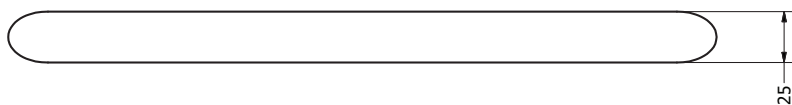

EGO RAIL

25mm Diameter Grab Rail

SIZE	PRICE
300mm	\$ 149
450mm	\$ 169
600mm	\$ 179

AVAIL QUALITY DESIGNS

- Slimline Design
- High Quality Chrome Finish
- Sizes: Small 300, Medium 450, Large 600
- Comfortable 25mm diameter rail
- 150kg capacity