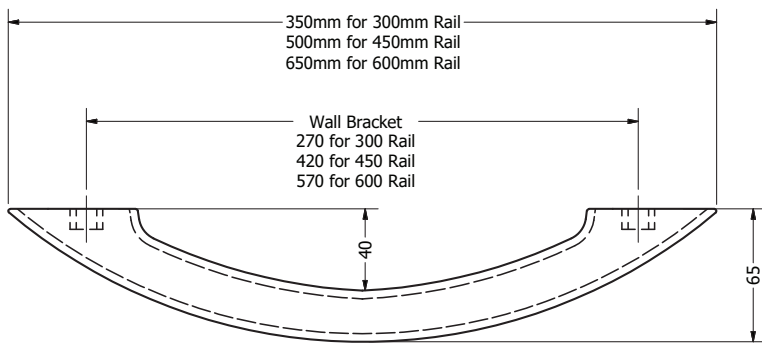

EGO RAIL

25mm Diameter Grab Rail

SIZE	PRICE
300mm	\$ 149
450mm	\$ 169
600mm	\$ 179

AVAIL QUALITY DESIGNS

- Slimline Design
- High Quality Chrome Finish
- Sizes: Small 300, Medium 450, Large 600
- Comfortable 25mm diameter rail
- 150kg capacity