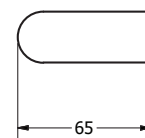

EGO RAIL

25mm Diameter Grab Rail

SIZE	PRICE
300mm	\$ 149
450mm	\$ 169
600mm	\$ 179

AVAIL QUALITY DESIGNS

- Slimline Design
- High Quality Chrome Finish
- Sizes: Small 300, Medium 450, Large 600
- Comfortable 25mm diameter rail
- 150kg capacity